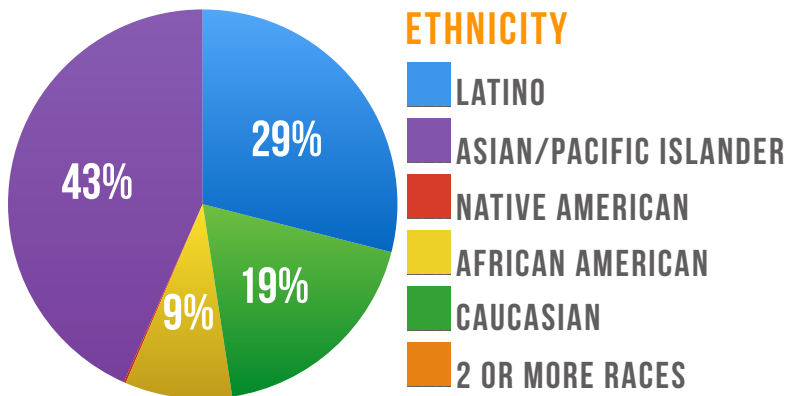

ENROLLMENT

618 ENROLLMENT BY ETHNICITY

STATISTICAL PROFILE

Class of 2016 Students	82	SAT Critical Reading	592
Low Socio-Economic Students	153	SAT Math	572
Percentage College Bound	99%	ACT Composite	27

CLASS OF 2017 JUNIOR GRADE DISTRIBUTION									
Subject	A+	A	A-	B+	B	B-	C+	C	C-
Advanced Band 1-4	4	1			1				
Advanced Drama								1	1
Algebra 2			4			2		2	3
AP Biology		1	10	6	13	11	5	7	5
AP Calculus AB		6	10	6	2	2		2	2
AP Calculus BC	1				1				
AP Chemistry	1	1	10	2	5	3	2	2	2
AP English Literature and Composition		3	10	11	12	10	5	3	2
AP Environmental Science		2		1	2	5	5	7	2
AP Spanish Literature		2	6			1	1		
AP United States History	2	9	10	13	6	6	2	4	3
Art 1a/b	9	8	10	5	3	1		3	1
Chemistry			1		1	2			
Dance 1			2						
Dance 2			1					1	
Digital Engineering	5	3	1	1	2			1	1
Drama 1						2			
Drawing and Painting I / II	2	4	5	3	3	1		1	
Economics									1
English 10					1	1			
English 11	4	22	15	12	22	5	8	13	13
English 9					1	1			
Honors Chemistry								2	2
Human Body Systems					1	3			
Integrated Math 1		1	1	1		1	3		
Integrated Math 2					2	2	1	8	3
Introduction to Computer Science						2			2
Journalism	2	4	2	1					
Multimedia Arts	1				1			2	1
Physical Education 1-4	2		1	3	1				
Physics	5	8	6	3	6			2	
Pre-Calculus	7	4	5	3	9	16	5	10	8
Pre-Calculus Honors	2		3	3					3
Principles of Biomedical Science		1	1	2				1	
Spanish 2		3	1	2	2	3		2	5
Spanish 3		4	19	5	16	9	3	11	9
Spanish Immersion 1	9	12	7	5	3	2			
Theatre Tech 1-4	1	1			1	2	1		
United States History	5	30	15	11	13	11	13	4	13
World History		1		1		1	1	4	
Yearbook	6								

University Preparatory Academy is accredited by the Western Association of Schools and Colleges.