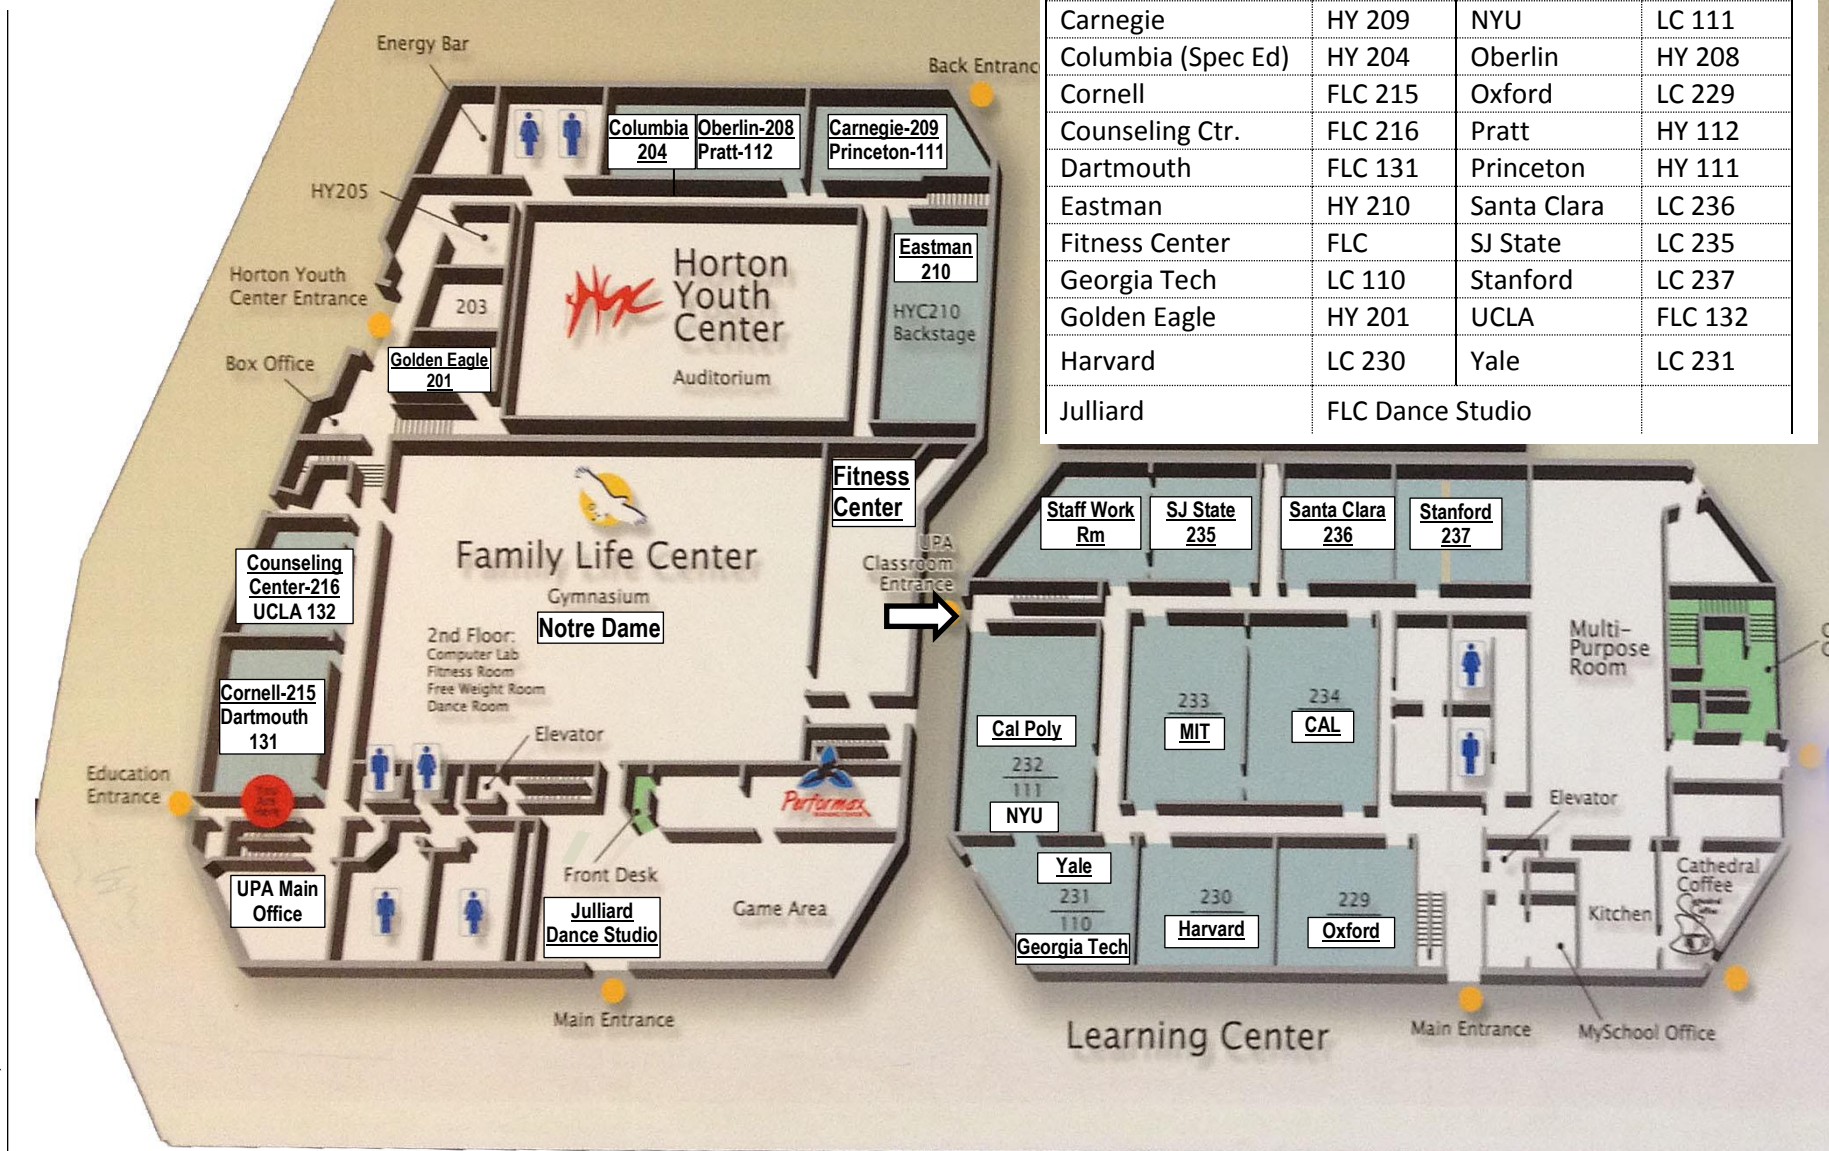

UNIVERSITY PREPARATORY ACADEMY CAMPUS MAP

Exit Campus

MASONIC DRIVE

Enter Campus

PLEASE NOTE:
Underlined Classrooms are upstairs . . all others, downstairs

LEGEND:
FLC = Family Life Center
HY = Horton Youth Center
LC = Learning Center

ROOM NAME	ROOM #	ROOM NAME	ROOM #
CAL	LC 234	MIT	LC 233
Cal Poly	LC 232	Notre Dame	FLC Gym
Carnegie	HY 209	NYU	LC 111
Columbia (Spec Ed)	HY 204	Oberlin	HY 208
Cornell	FLC 215	Oxford	LC 229
Counseling Ctr.	FLC 216	Pratt	HY 112
Dartmouth	FLC 131	Princeton	HY 111
Eastman	HY 210	Santa Clara	LC 236
Fitness Center	FLC	SJ State	LC 235
Georgia Tech	LC 110	Stanford	LC 237
Golden Eagle	HY 201	UCLA	FLC 132
Harvard	LC 230	Yale	LC 231
Julliard	FLC Dance Studio		

CURTNER AVE

CANOAS GARDEN AVE